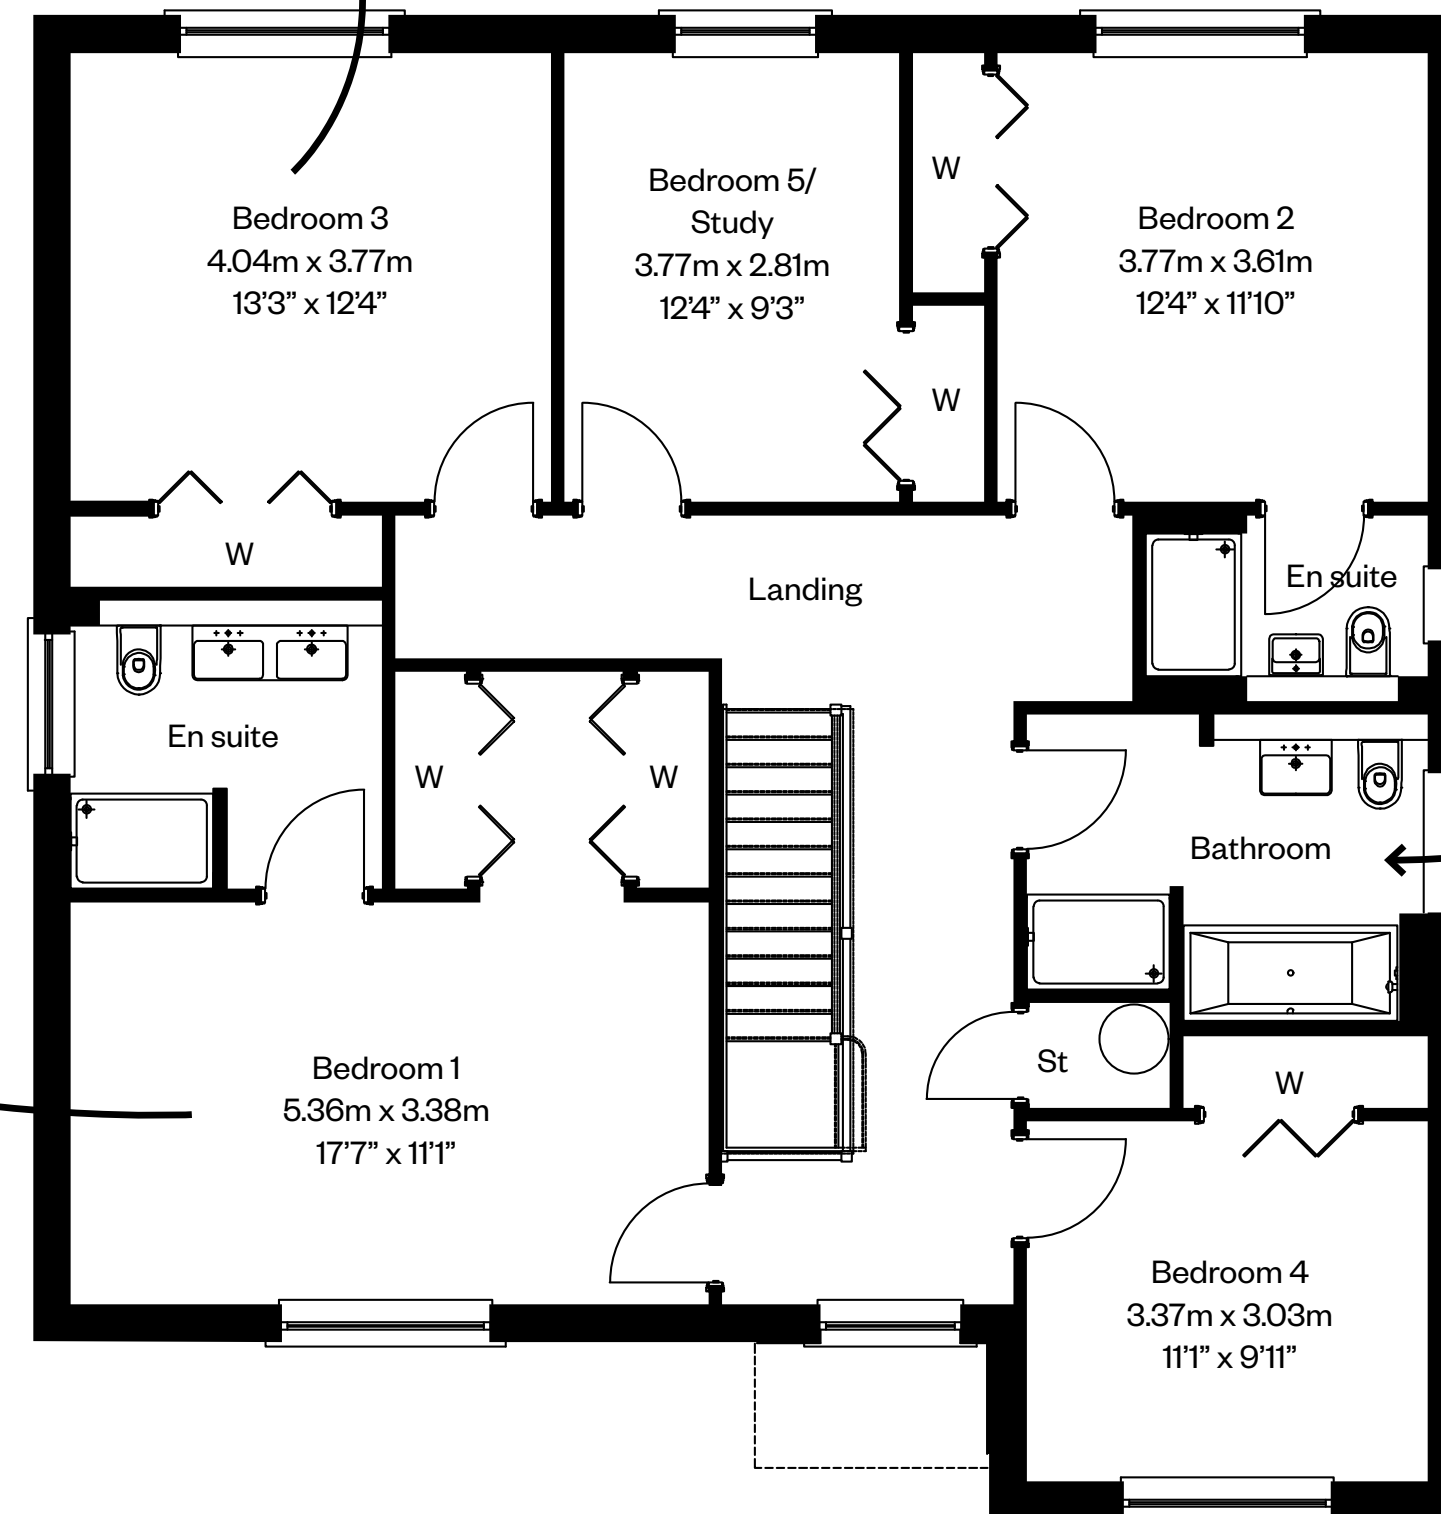

Bathrooms

Wake up with a shower or wind down in a relaxing bath in your Laufen designer bathroom, complete with full-height Porcelanosa tiling, chrome towel warmers and practical storage space.

External

*Fitted bi-fold wardrobes
to all bedrooms are included
as standard.*

*A truly impressive main bedroom
provides a tranquil escape, with
separate dressing area and luxury
en suite.*

*Unwind in the designer family
bathroom with separate bath
and shower unit.*

*French doors from the lounge
and bi-folds in the family area
open out to the garden to
bring the outside in.*

A previous Cala showhome

Stock photography

For more information about
The Lewis, please visit
CALA.CO.UK