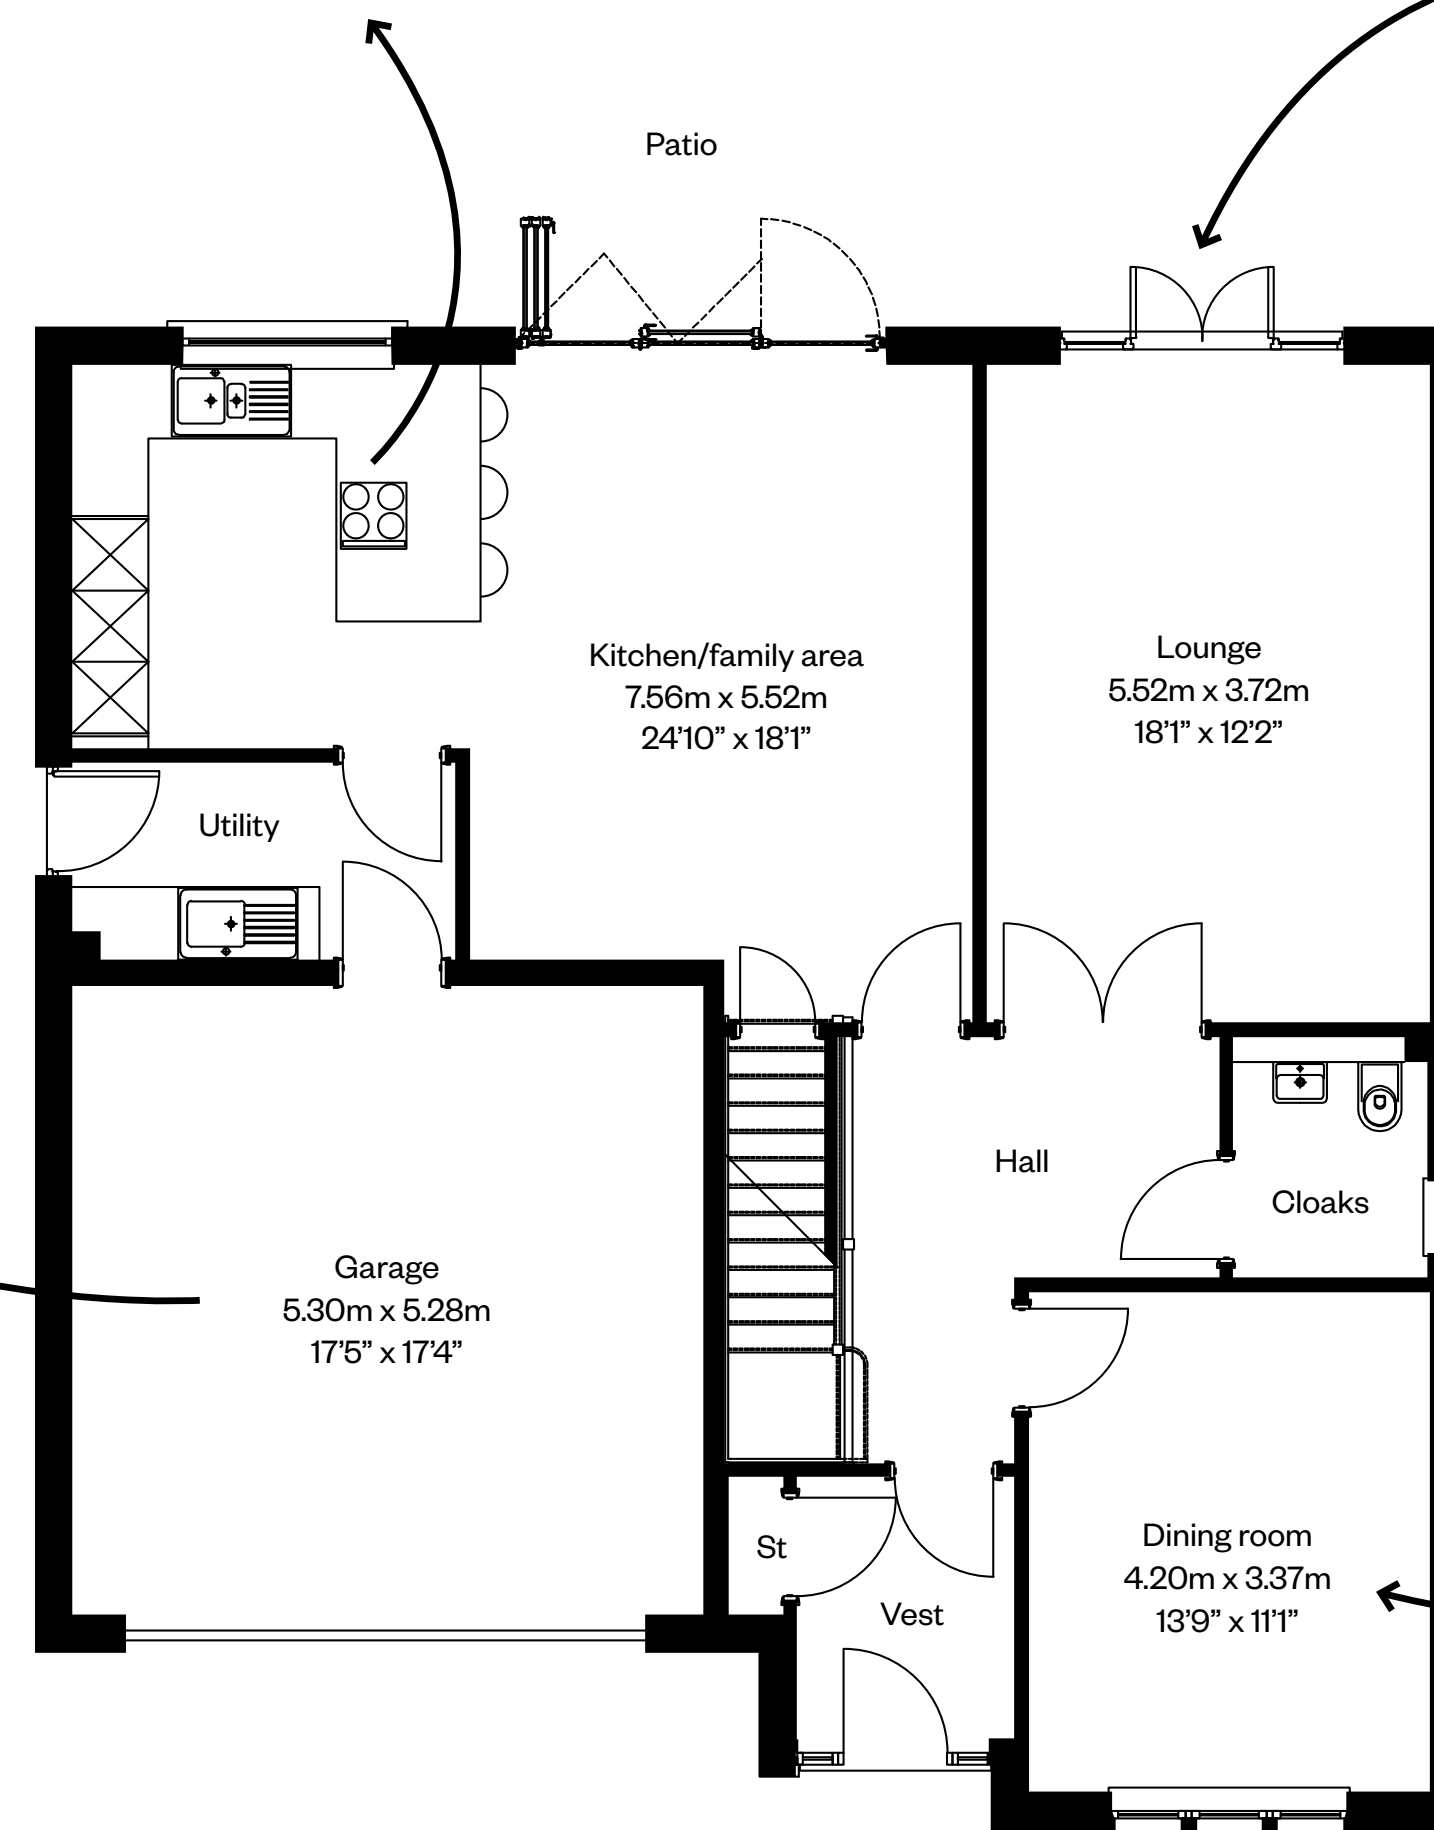

*Enjoy stylish integrated appliances
in your designer kitchen.*

*Beautiful patio doors
bathe the home in
natural light.*

*The separate utility and
integral double garage
provide the perfect
storage solutions.*

*Alternatively an ideal
space for a child's
playroom.*